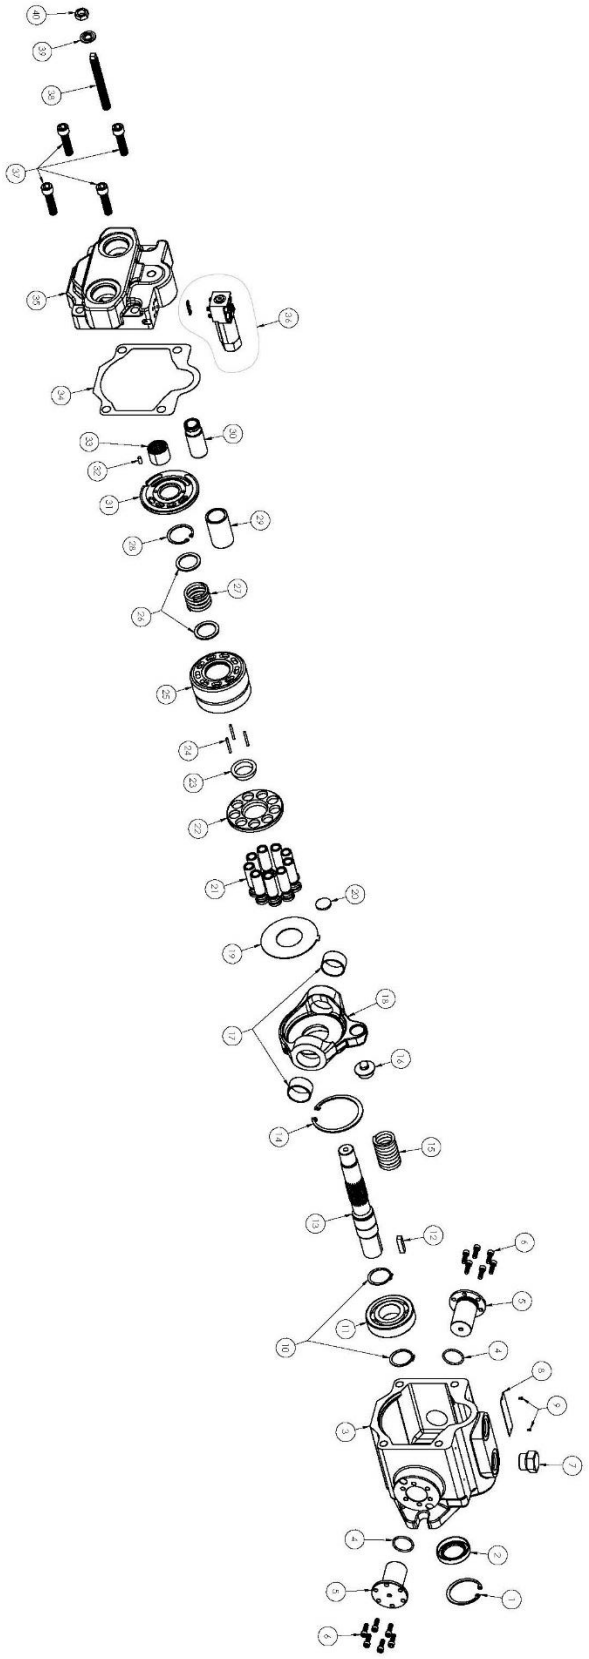

Item Number	General Description	SL8 Description	Model Code	Part Number	Qty in Pump
1	Shaft Seal Retaining Ring	RING RTNG INTL 55MM DIA BORE HPVR-20/29	All	258329	1
2	Shaft Seal	SEAL LIP 35X55X11 70D BUNA HPVR-20	O	258083	1
		SEAL LIP 35X55X10 70D VITON HPVR-20	P	258301	
3	Housing	HOUSING HPVR-20 1R 5R/5S	1R	1022158	1
		HOUSING HPVR-20 2R 4R/4S	2R	1024805	
		HOUSING HPVR-20 2R 4R/4S	4R	1024805	
		HOUSING HPVR-20 1R 5R/5S	5R	1022158	
		HOUSING HPVR-20 2R 4R/4S	4S	1024805	
		HOUSING HPVR-20 1R 5R/5S	5S	1022158	
4	Trunnion O-Ring	O-RING AS568A-123 1.187X1.375X.103 NB 70	O	113161	2
		O-RING AS568-123 1.187X1.375X.103 V 75D	P	117514	
5	Trunnion Cap	TRUNNION CAP HPVR-20	All	1022154	2
6	Trunnion Bolts	SCR CAP HEX SCH 1/4-20X3/4	All	1022709	12
7	Case Drain Plug	PLUG SAE 12X BUNA-N HX	O-1R	259138	1
		PLUG BSPP 3/4X BUNA-N HXSKT	O-2R	258526	
		PLUG BSPP 3/4X BUNA-N HXSKT	O-4R	258526	
		PLUG SAE 12X BUNA-N HX	O-5R	259138	
		PLUG BSPP 3/4X BUNA-N HXSKT	O-4S	258526	
		PLUG SAE 12X BUNA-N HX	O-5S	259138	
		PLUG SAE 12X VITON HX ALY STL	P-1R	258264	
		PLUG BSPP 3/4 X VITON HXSKT	P-2R	260309	
		PLUG BSPP 3/4 X VITON HXSKT	P-4R	260309	
		PLUG SAE 12X VITON HX ALY STL	P-5R	258264	
		PLUG BSPP 3/4 X VITON HXSKT	P-4S	260309	
		PLUG SAE 12X VITON HX ALY STL	P-5S	258264	
8	Tag	ESC BLNK HPVR 3.12X.94X.032 AL-BLU	All	259092P	1
9	Tag Screws	SCR STICK SLFTPG #3-48X.1562 HEX HD ZINC	All	250597	2
10	Ball Bearing Retaining Ring	RING RTNG INTL 80MM DIA BORE HPVR-20	All	258333	2
11	Ball Bearing	BRNG BALL 35MM X 80MM X 21MM HPVR-20	All	258194	1
12	Shaft Key	KEY 5/16 x 5/16 x 1-1/4 HPVR-20/29	NON CODE 12	259001	1
13	Shaft	SHAFT HPVR-20 KEYED	STD	1022169	1
		SHAFT HPVR-20 KEYED	12	1022159	
		SHAFT HPVR-20 KEYED TANDEM	21	1025135	
			22		
			23		
			31		
		SHAFT HPVR-20 SPLINED TANDEM	1221	1025136	
			1222		
1223					