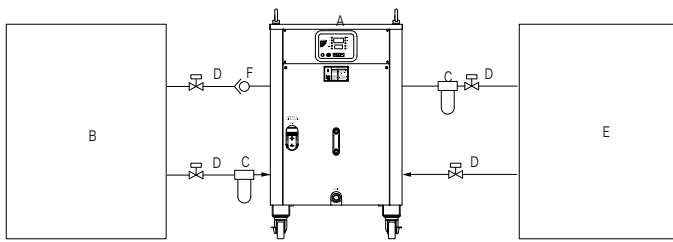

- A : RW
- B : Cooling water source
- C : Filter
- D : Ball valve
- E : Machine tool
- F : Check valve

Specification

Water Cooler - Water Cooled

Item / Model		RW-3RPTS	RW-4RPTS	RW-5RPTS	RW-7.5RPTS
Cooling capacity	KCAL/H 50/60Hz	7000/9000	10000/12000	12500/15000	18600/22500
	W 50/60Hz	8700/10500	11600/14000	14500/17500	21600/26100
	BTU/H 50/60Hz	30000/36000	40000/48000	50000/60000	74000/89000
Temperature controller	A	Fixed temperature control type (setting range 10~40 °C)			
	B	Differential temperature control type (tracing ambient/machine body temperature, setting range -9.9~+9.9°C)			
Power source		3Ø 200~230V 50/60Hz			
Compressor Power (W)		3690	4540	6210	8300
Pump	W	845/1280	860/1510		
	Max. flow rate (L/min)	40/50	80/100		
	Max. liquid lift (M)	39/56	23/34		
Min. flow requirement of cooling water (L/min)		40		70	
Liquid inlet diameter(PT)		3/4"	1"		1-1/4"
Liquid outlet diameter(PT)		3/4"	1"		1-1/4"
cooling water inlet diameter(PT)		3/4"	1"		1-1/4"
cooling water outlet diameter(PT)		3/4"	1"		1-1/4"
Water tank capacity		65L	100L		170L
Dimension WxDxH (mm)		553x624x840	708x738x955		890x890x1255
Weight		154	217		406
Noise level		Below 80 dB(A)			