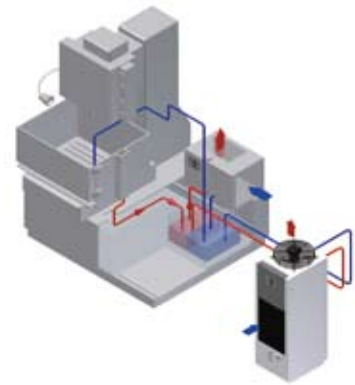

## Feature

- Precisely control temperature of industrial machines, improve production efficiency and reduce cost.
- Use stainless steel for water circuit
- Multi-safety devices are equipped to secure the safety of operator and machine.
- No need for cooling water tower (HWV, HWK, HWH).
- No heat exhaust (HEW, RW).